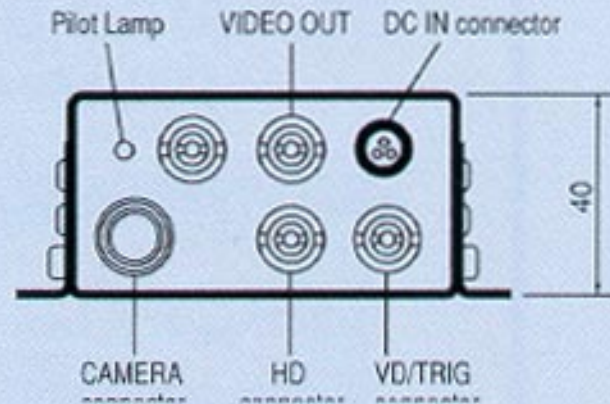

■ Junction Box, JU-F1

Connect to a camera , using a camera cable.

(Unit : mm)

DC IN 12V

JUNCTION BOX JU-F1

1070475