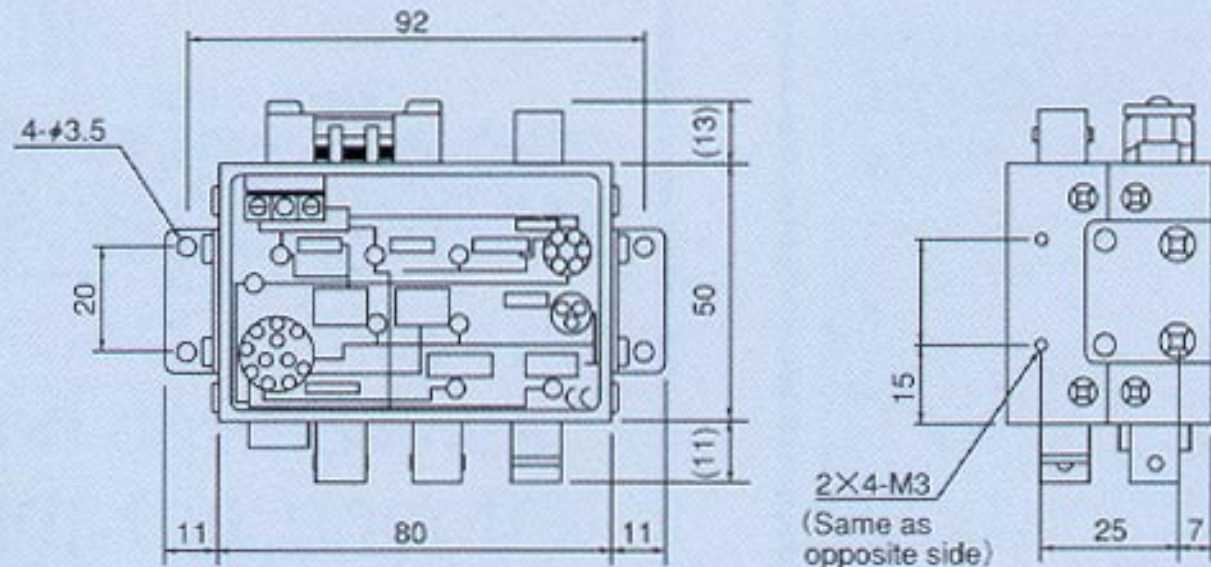

■ Junction Box, JU-F1

Connect to a camera , using a camera cable.

(Unit : mm)

DC IN 12V

JUNCTION BOX JU-F1

1070475