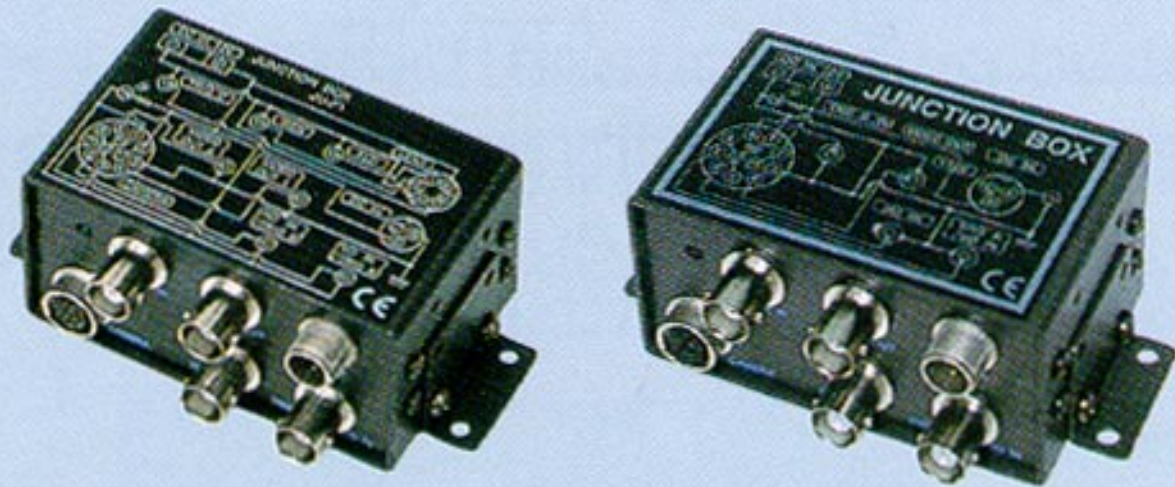

■ Junction Box, JU-F1

Connect to a camera , using a camera cable.

(Unit : mm)

DC IN 12V

JUNCTION BOX JU-F1

1070475